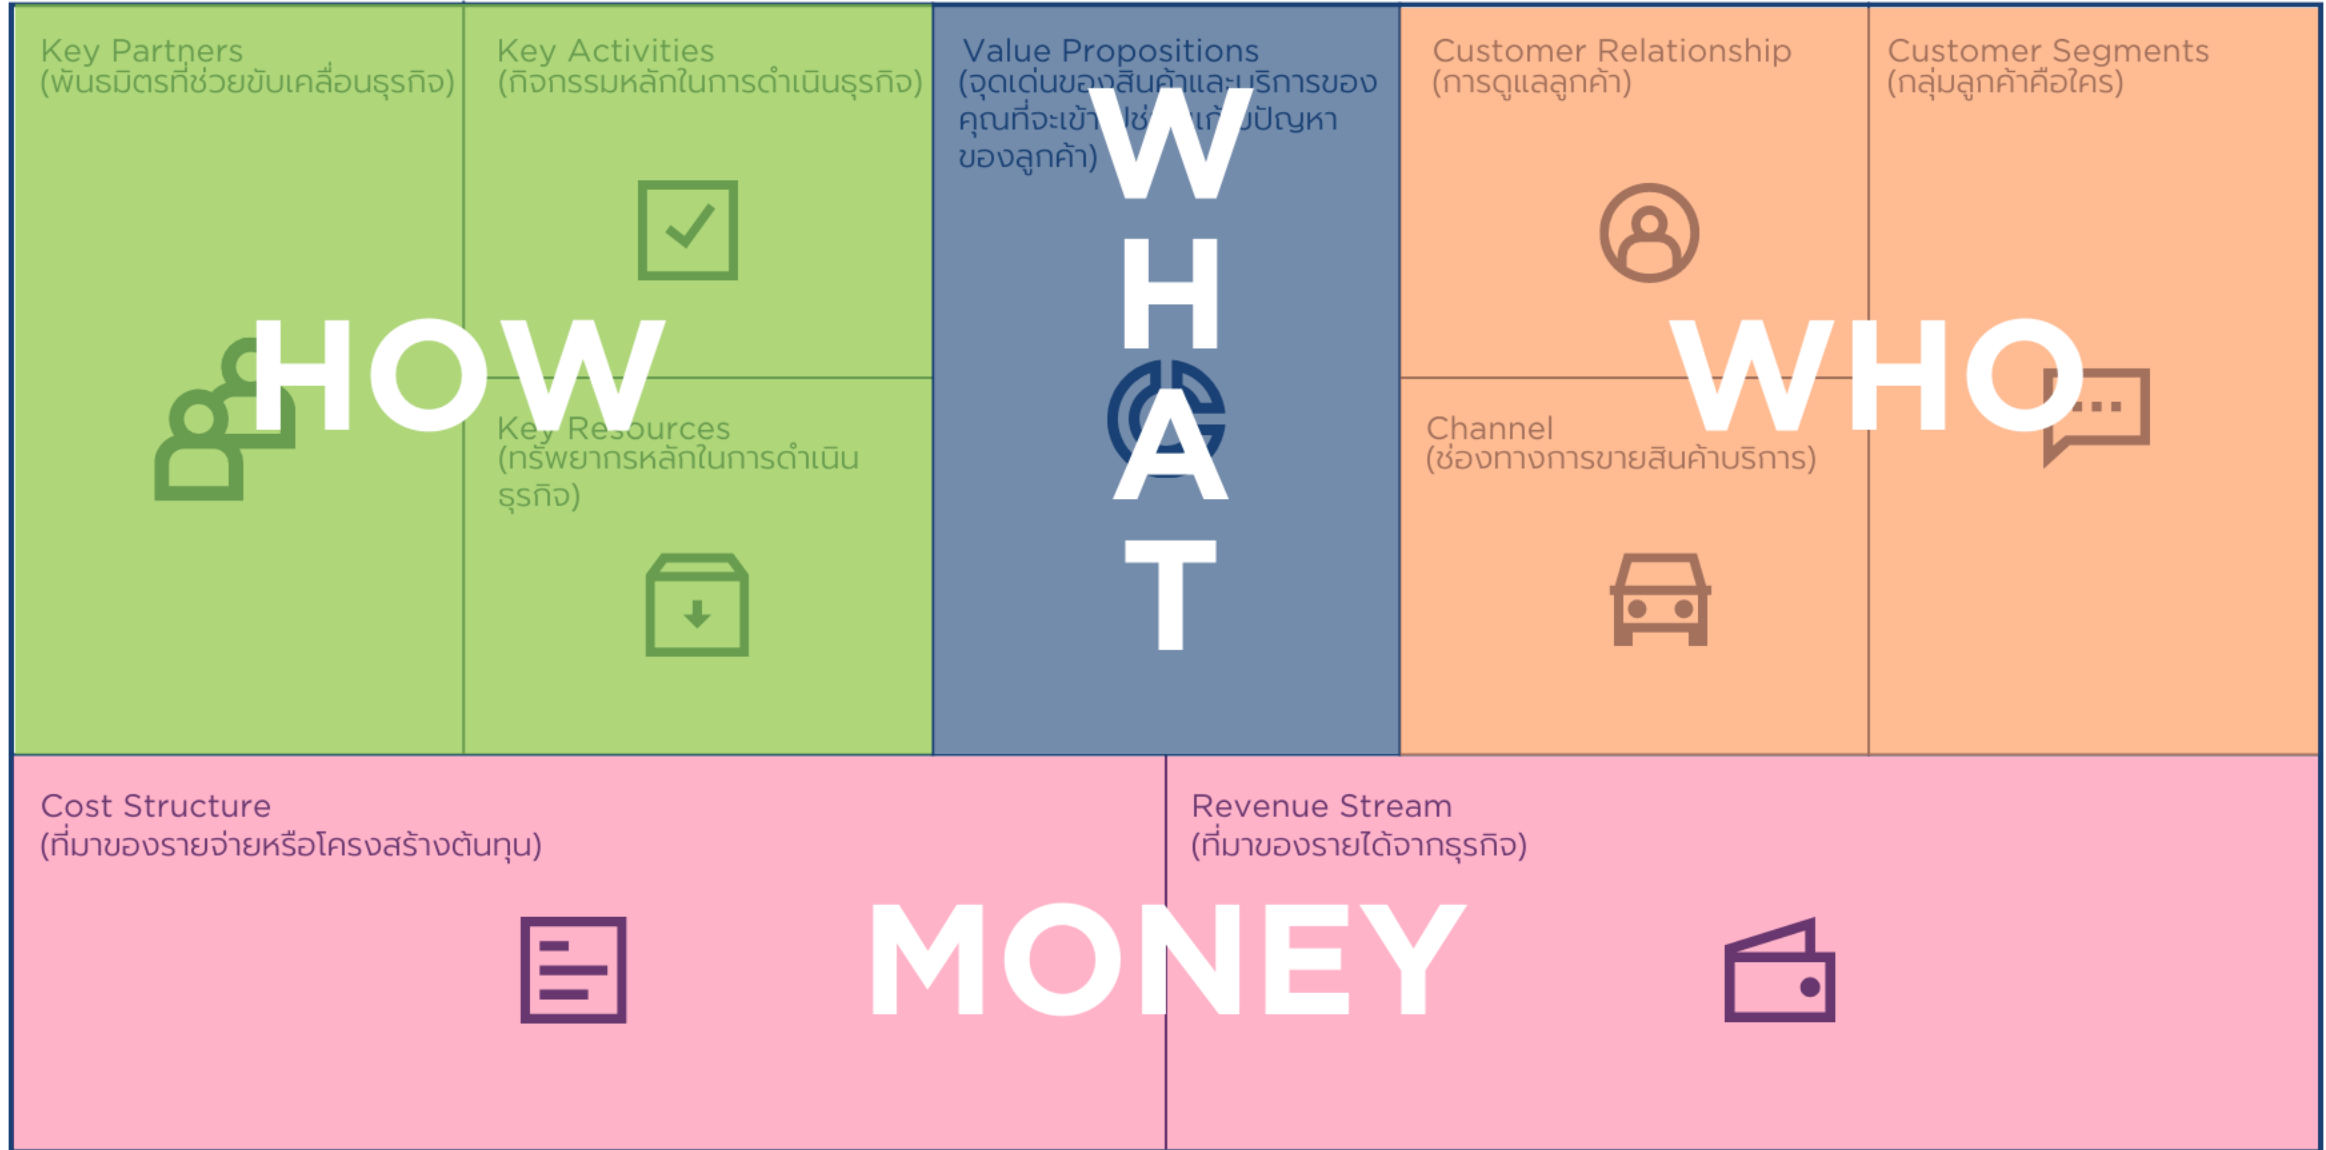

Business Model Canvas

Designed For:

Designed by:

Date:

Version: